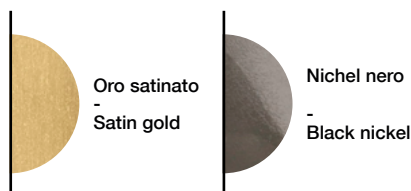

-

Metal structures are produced handmade on our drawing. Polished crystal made in Tuscany.
Don't hesitate to contact us for any request or different version.

Metalli - Metals

Vetro - Glass

* Altre finiture e colori su richiesta - Other finishes and colors on request - see pag. 347-348 *